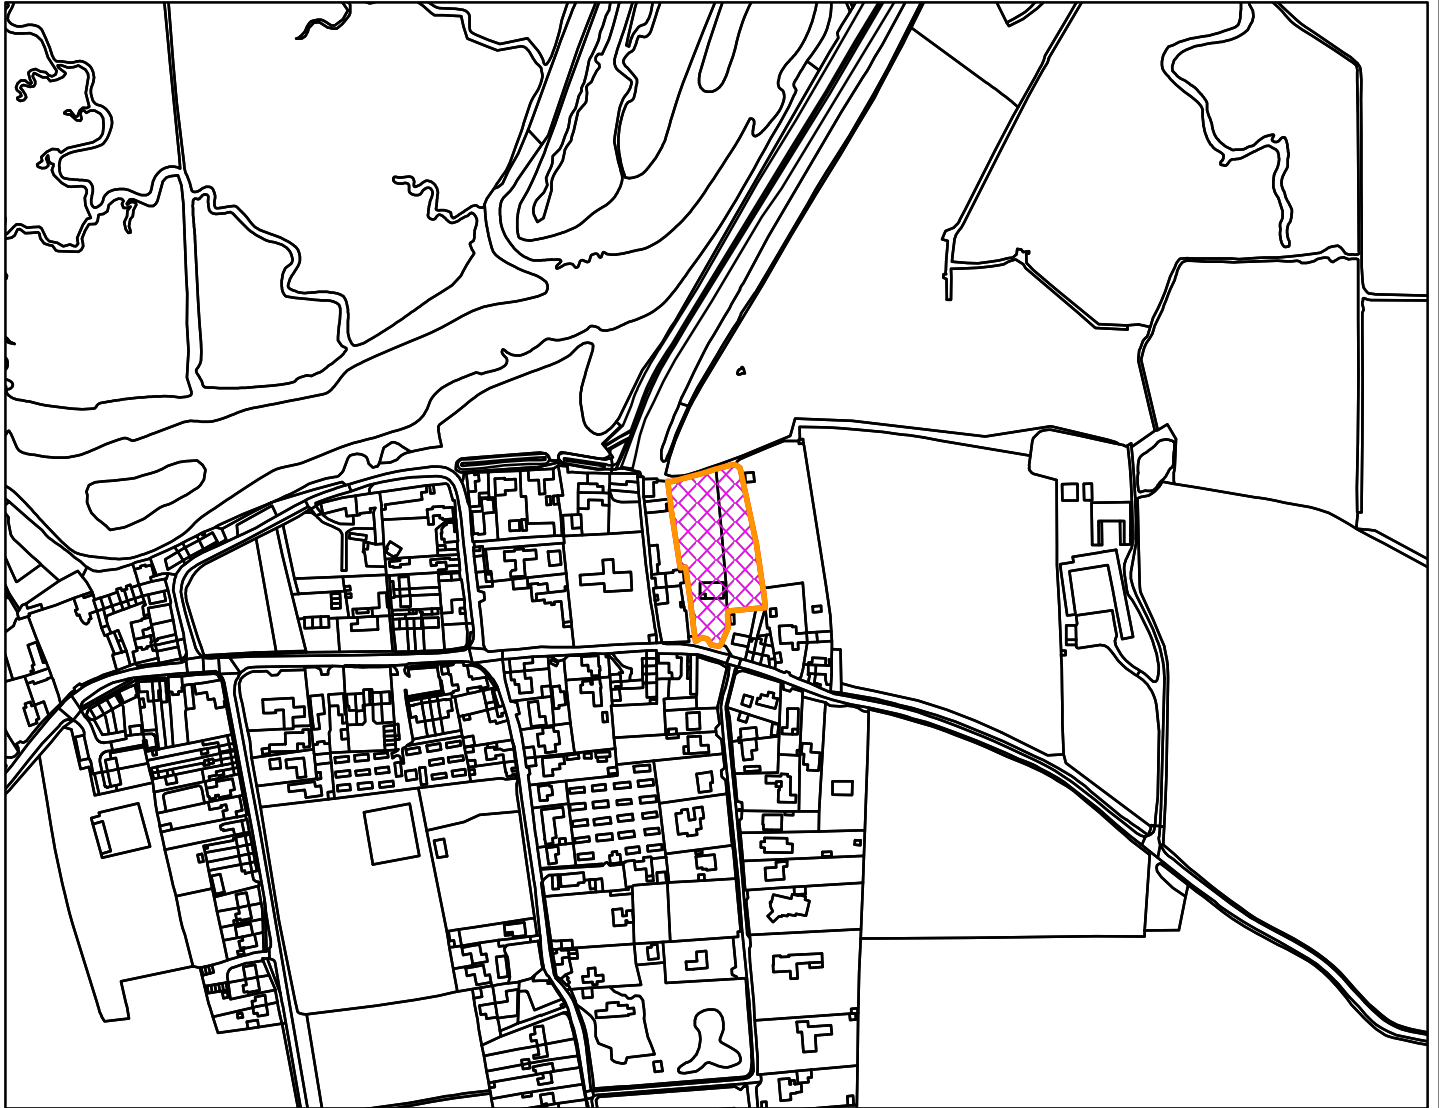

23/01516/F

Borough Council of  
King's Lynn &  
West Norfolk

Furusato Wells Road Burnham Overy Staithe King's Lynn PE31 8JH

**Legend**

**Scale:** 1:5,000

Reproduced from the Ordnance Survey map with permission of the Controller of His Majesty's Stationery Office © Crown Copyright 2023.

Unauthorised reproduction infringes Crown Copyright and may lead to prosecution or civil proceedings.

Organisation	BCKLWN
Department	Department
Comments	
Date	23/01/2024
MSA Number	0100024314